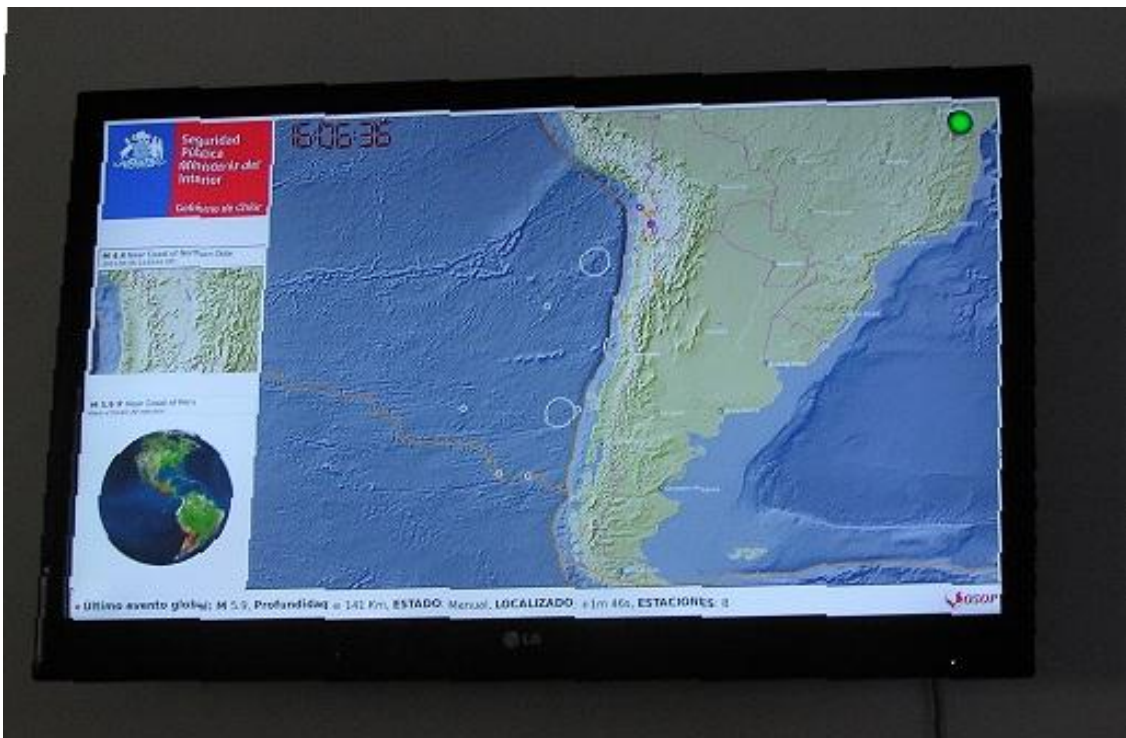

**Ship exiting canal lock**

**Ship exiting canal lock**

**Canal from bridge**

**Canal bridge**

Dave standing in front of University vault while Angel repairs satellite link

The center of Panama

**Angel and Dave working in OSOP electronics lab**

**Angel and Dave**

Dave using scale to calibrate verticals

Real time display from OSOP program

**OSOP-built vertical calibration table**